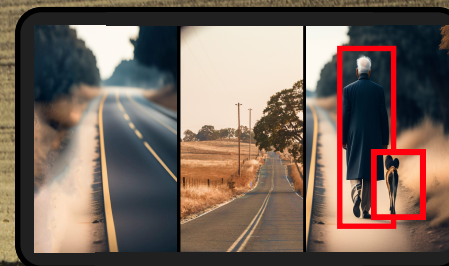

UNLIMITED VIEW

Unlimited VIEW (Vision-based Intelligent Electronic Warnings) is an intelligent camera-based system for tractor operators that increases safety in traffic, on the field and around the farm.

- The system automatically detects crossing traffic and people behind and in front of the tractor when driving with front implements, such as front tanks, snow ploughs, lawnmowers etc.
- The system uses in-tractor information to automatically switch between relevant cameras and artificial intelligence to warn the driver of critical hazards.
- The information is brought to the operator as acoustic & visual messages on an 11.6" high-resolution screen.
- Developed in collaboration with farmers to increase safety, eliminate downtime and reduce operator fatigue.